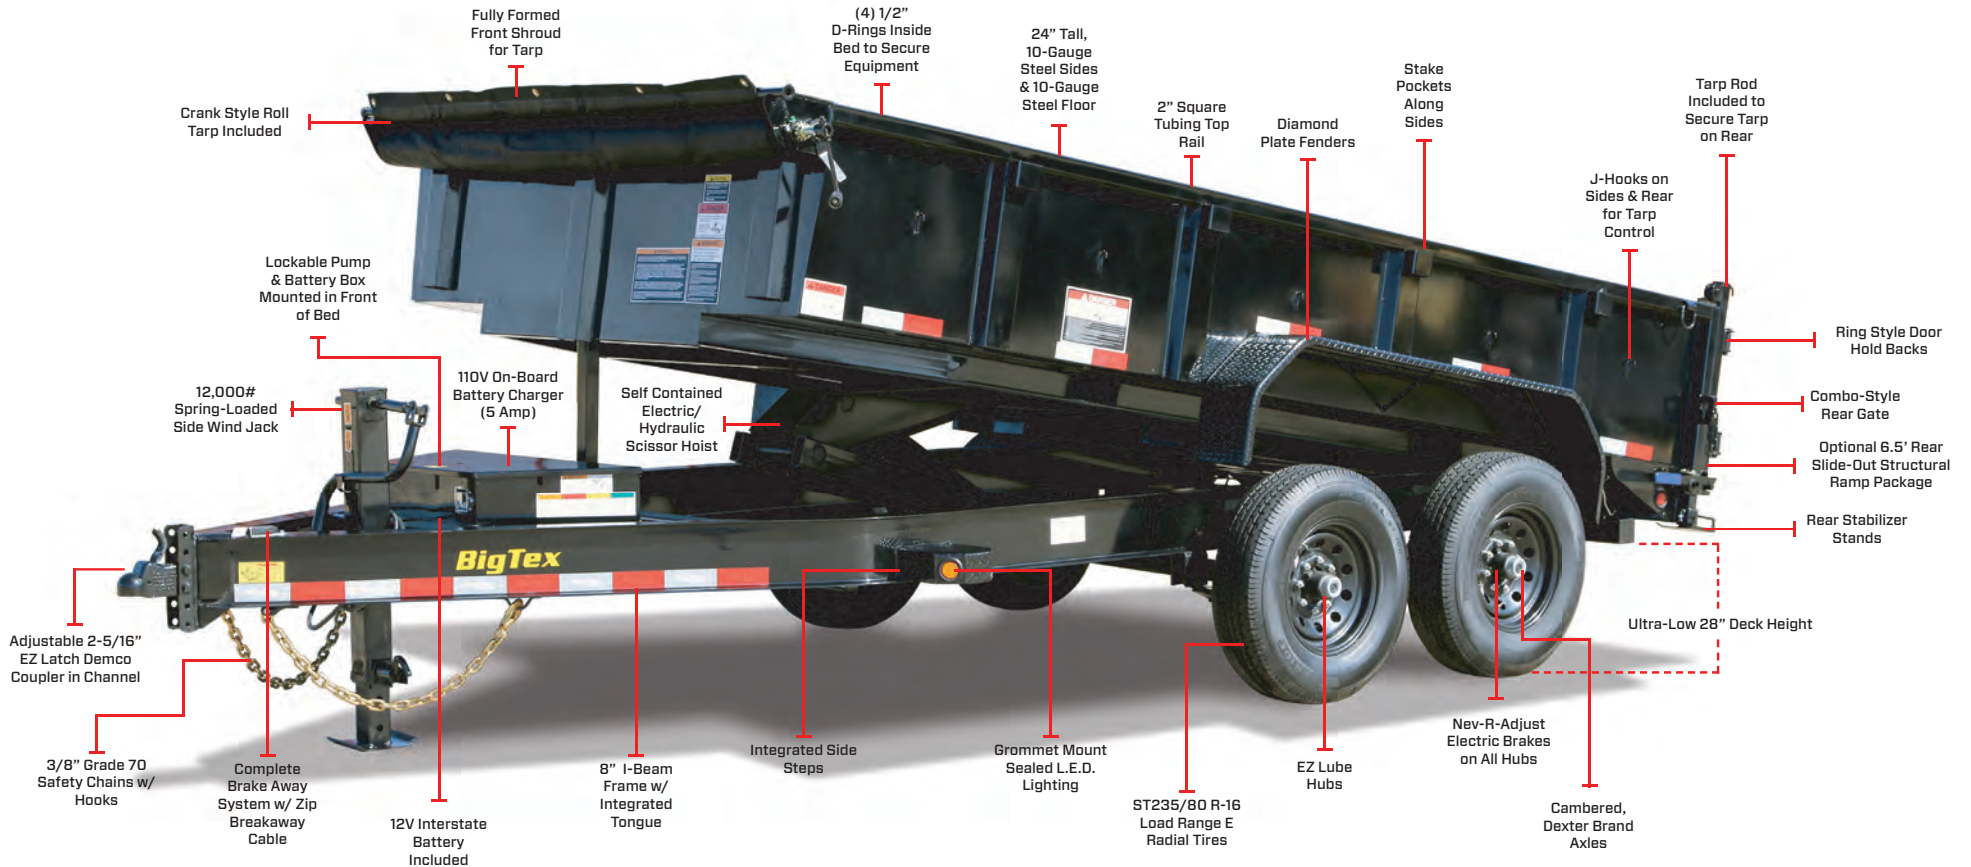

# HEAVY DUTY LOW PROFILE BUMPERPULL DUMP TRAILER

# BigTex TRAILERS

GVWR: 14,000# EMPTY WEIGHT: 4,180# (14' Model) AVAILABLE LENGTHS: 14'-16' BED WIDTH: 83" WIDE COUPLER: Adjustable 2-5/16" EZ Latch Demco

## INTEGRATED 8" I-BEAM TONGUE & FRAME

To add strength and durability, the 14LP features an 8" I-Beam Frame with Integrated Tongue as well as a 12,000# Tongue Jack.

## THINK "INSIDE" THE BOX

A sturdy 2" square tubing top rail, 24" tall 10-gauge sides and a single-piece, 10-gauge steel floor create a durable dump box.